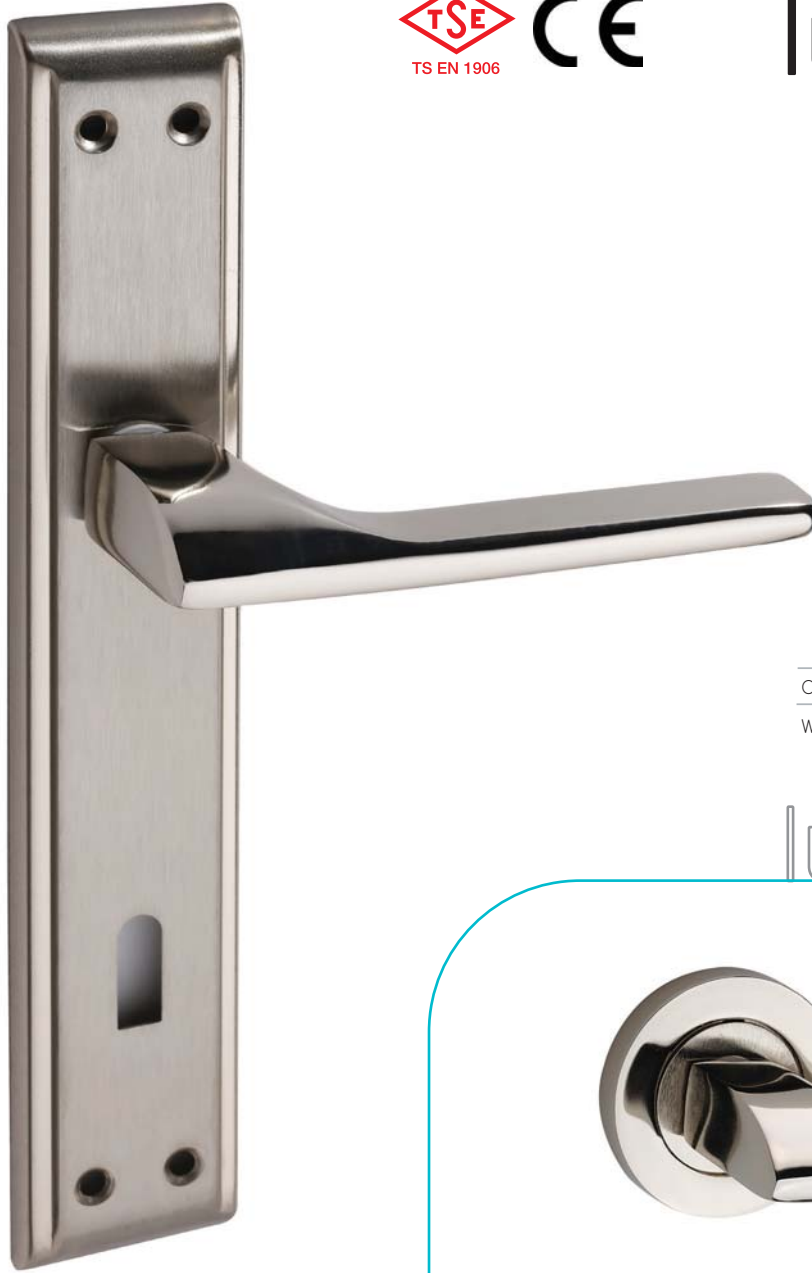

Sac Ayna / Alüminyum Kol
Steel Plate / Aluminium Handle

luna

| 301

	KOLİ	Nikel/Saten	Siyah
ODA-YALE	40 Tk.	165,00	160,00
WC	40 Tk.	190,00	185,00

luna